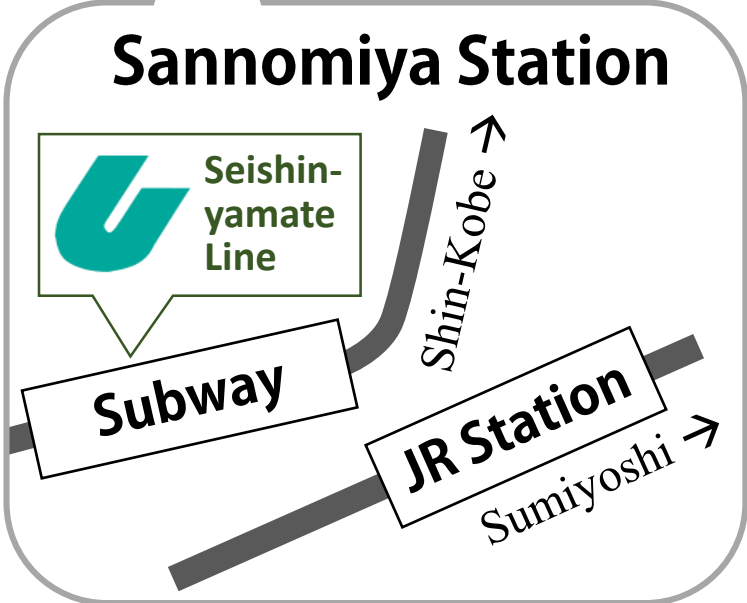

# Getting to Banquet Place

## GOAL

**ANA Crowne Plaza Kobe**  
10F The Ballroom

**Shin-Kobe**

directly  
connected

Kobe Subway

Seishin-yamate Line

210YEN

Take a JR train at  
**Track 3 or 4**

**Sannomiya**

JR Line

**Sumiyoshi**

180YEN

3<sup>rd</sup> stop (local)  
2<sup>nd</sup> stop (rapid)

Rokko Liner

4<sup>th</sup> (last) stop

250YEN

**Island Center**

Conference  
Venue

**START**